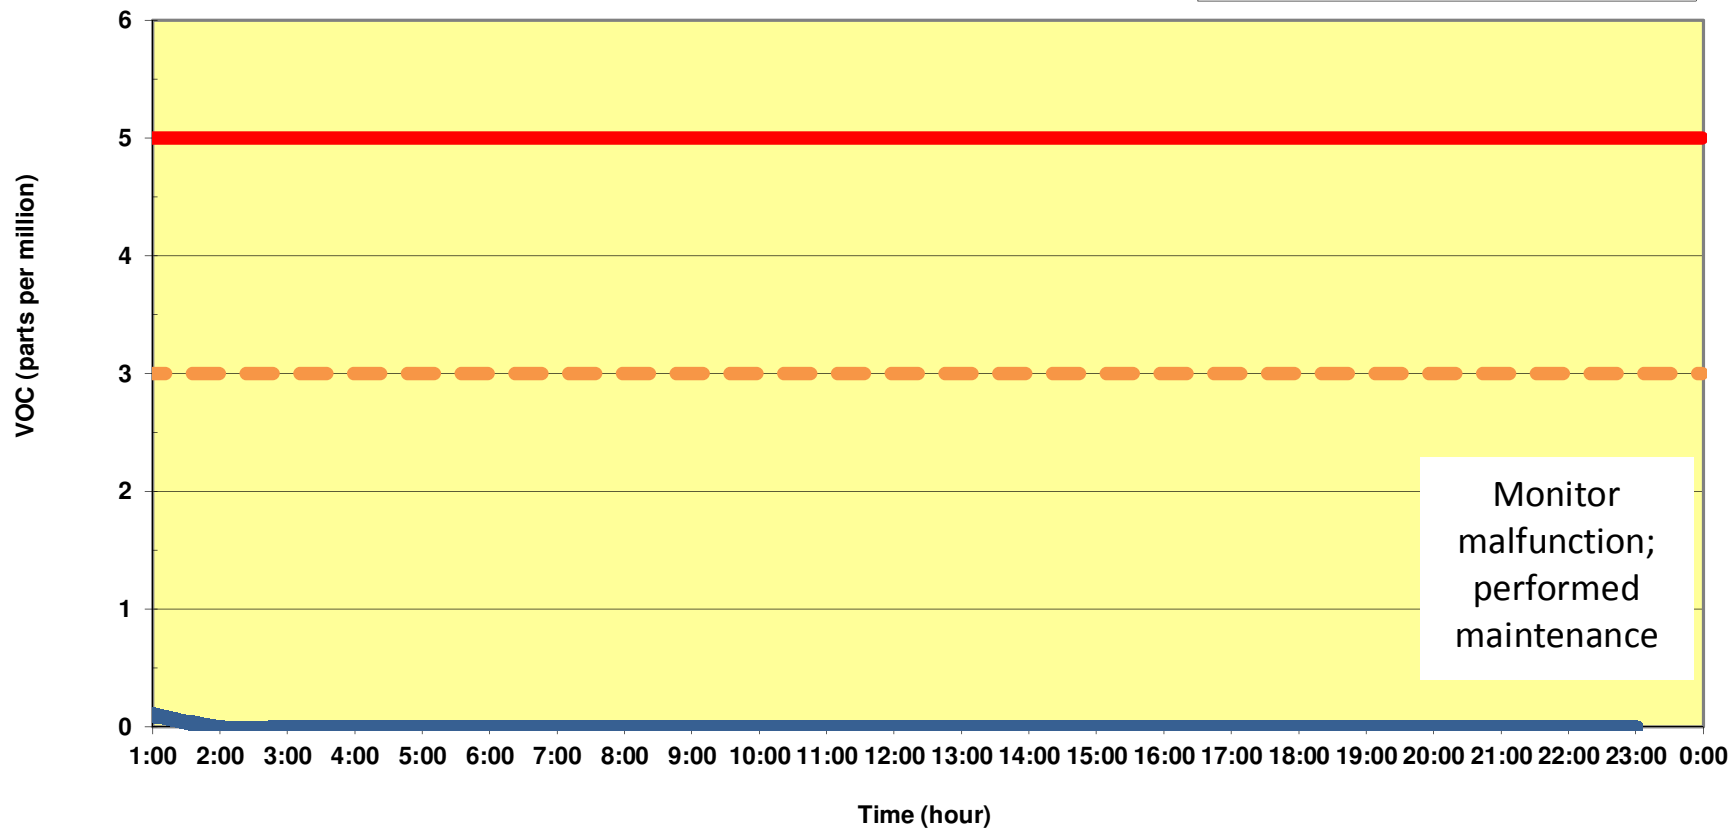

TVOC Monitoring Results OL-LS2 10/29/2014

Monitor malfunction; performed maintenance